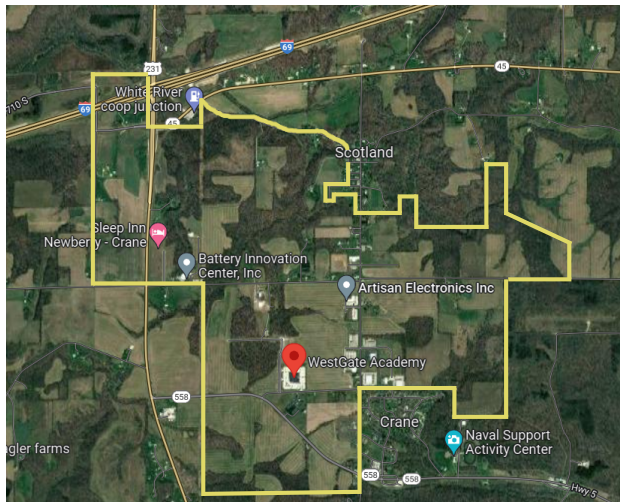

Tech Park Perimeters