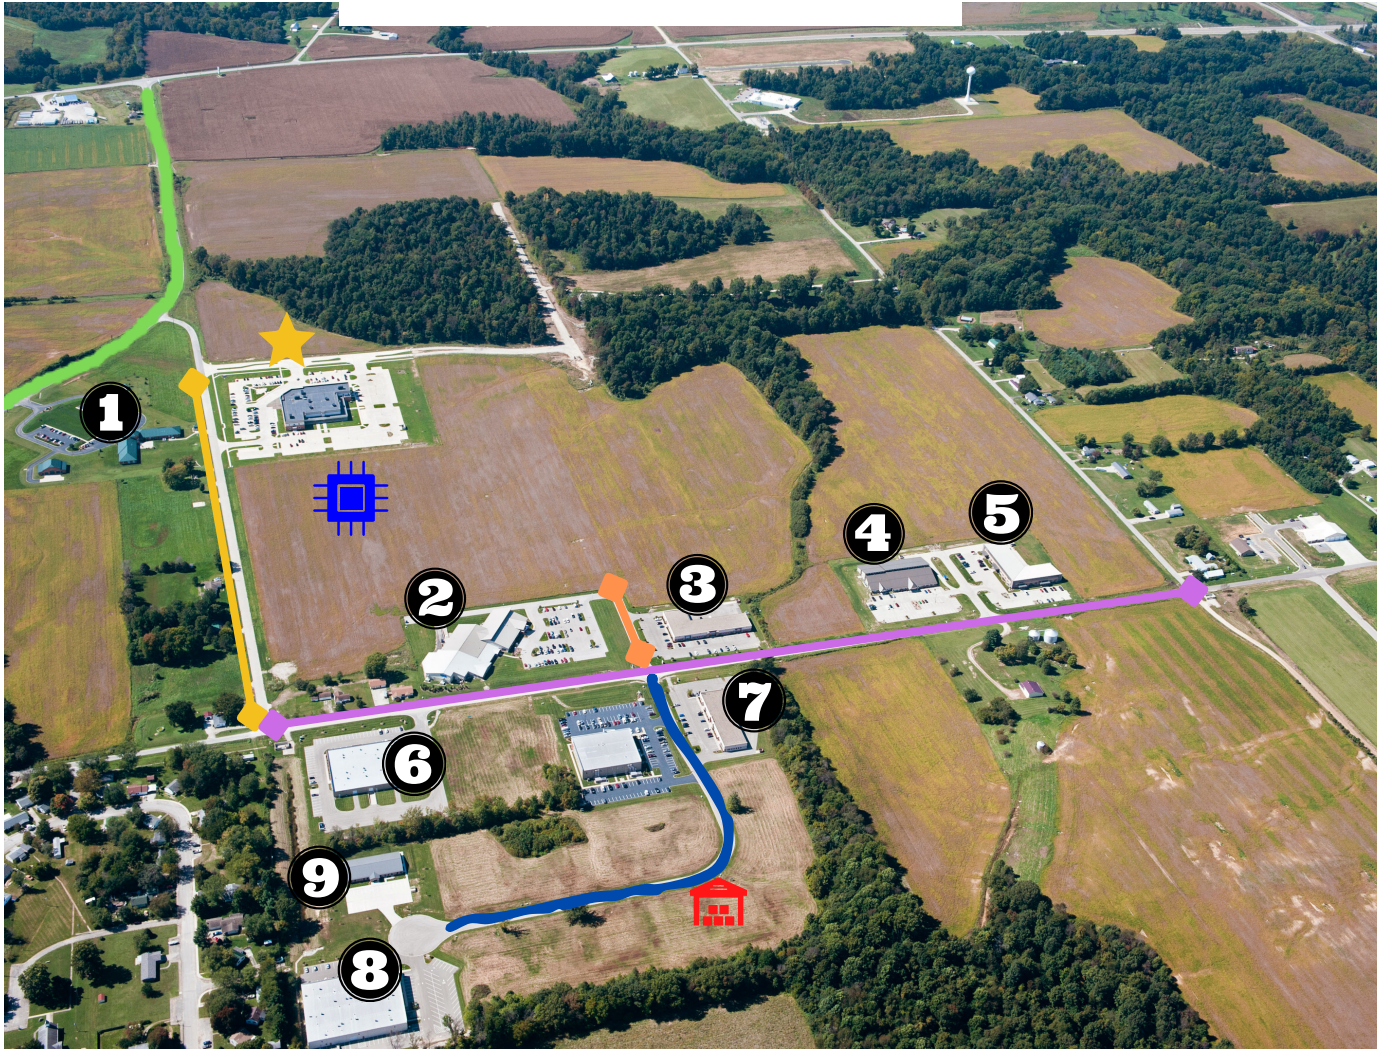

# WestGate@Crane

## TECHNOLOGY PARK

 WestGate Academy

 Crane Credit Union

 WestGate Drive

 1400 E

 Highway 558

 Captain W.J. Nelson Dr.

 SGM Gene Shaw Tech Dr.

 SAIC/Indianapolis Room

 Right Choice DAT

 Mantech Warehouse

# Tech Park Perimeters

- ★ WestGate Academy
- ① Sleep Inn - Newberry
- ② Battery Innovation Center
- ③ Scotland Firehouse
- ④ S2MARTS Lab
- ⑤ WestGate Clinic
- ⑥ Visitors Center