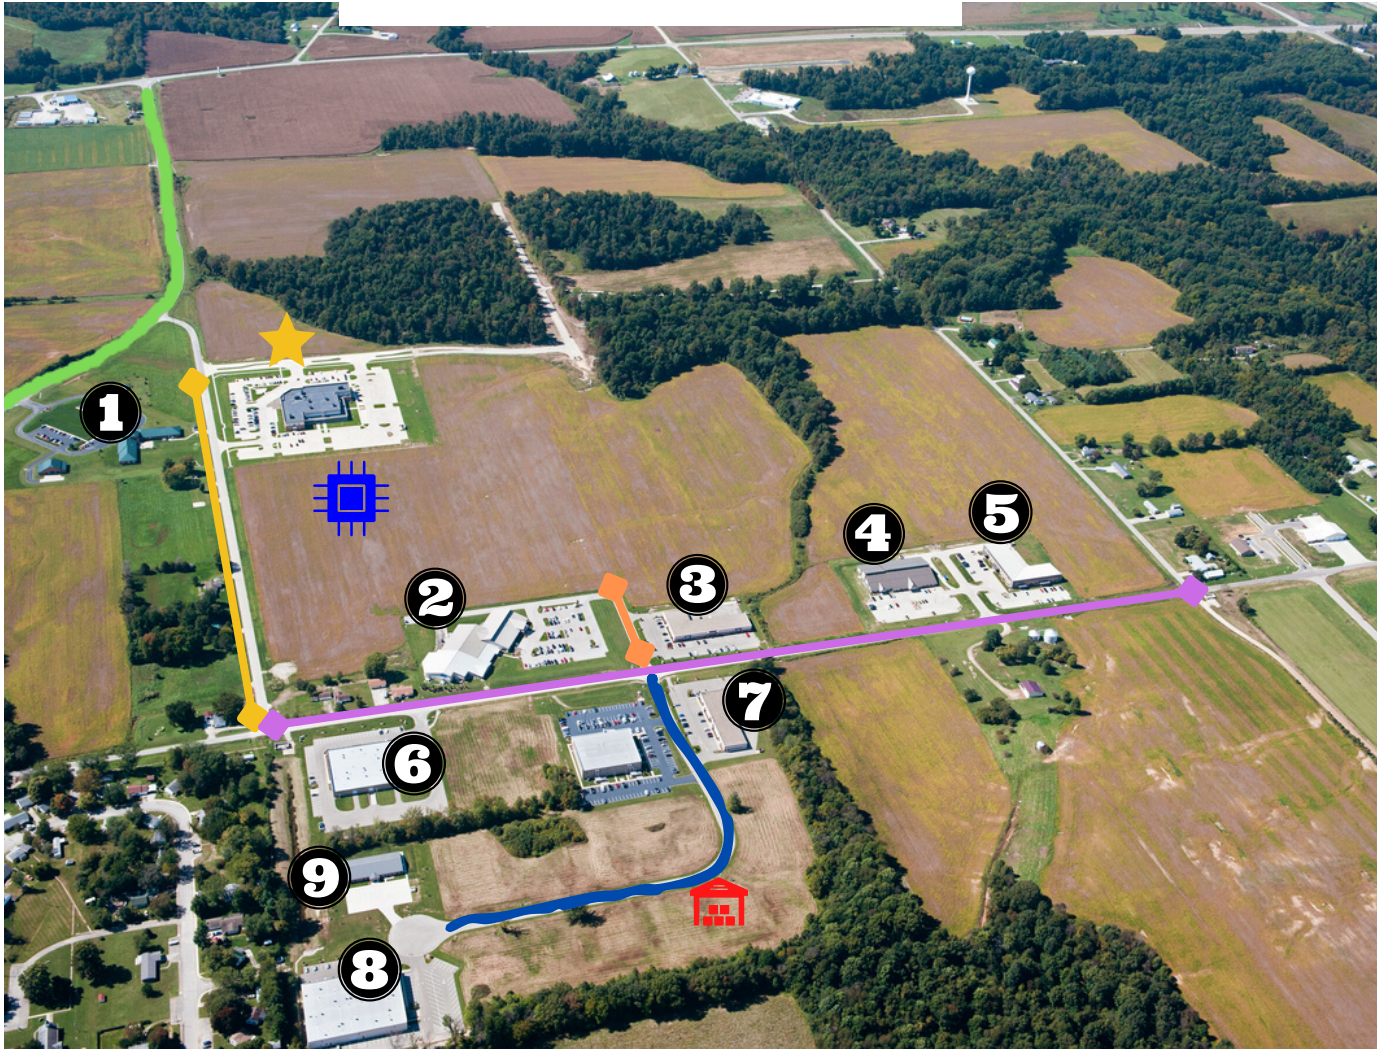

WestGate@Crane

TECHNOLOGY PARK

-  WestGate Academy
-  Crane Credit Union
-  WestGate Drive
-  1400 E
-  Highway 558
-  Captain W.J. Nelson Dr.
-  SGM Gene Shaw Tech Dr.
-  Amentum / Alion
-  Future Semiconductor Campus
-  Precise Systems / TRISTAR
-  General Dynamics/ NHanced Semiconductors
-  Artisan Electronics / Draper / Peerless/ Jacobs
-  Mantech Office / CACI
-  JRC / NAVAIR / Reliable Microsystems
-  SAIC/Indianapolis Room
-  Right Choice DAT
-  Mantech Warehouse

Tech Park Perimeters

- ★ WestGate Academy
- ① Sleep Inn - Newberry
- ② Battery Innovation Center
- ③ Scotland Firehouse
- ④ S2MARTS Lab
- ⑤ WestGate Clinic
- ⑥ Visitors Center