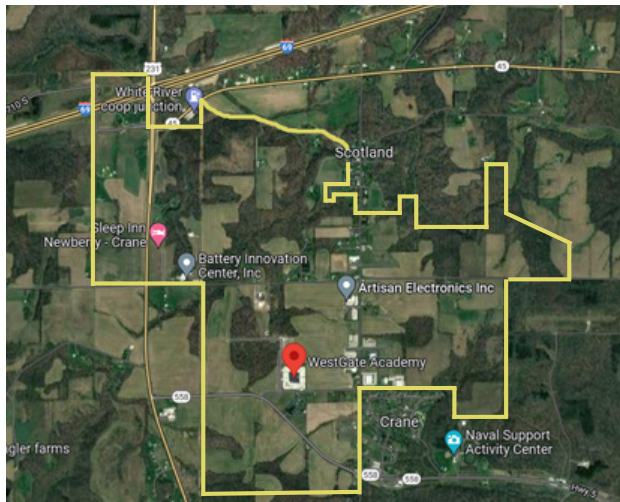

WestGate@Crane

TECHNOLOGY PARK

-  WestGate Academy
-  Crane Credit Union
-  WestGate Drive
-  1400 E
-  Highway 558
-  Captain W.J. Nelson Dr.
-  SGM Gene Shaw Tech Dr.
-  Amentum / Alion
-  Future Semiconductor Campus
-  Precise Systems / TRISTAR
-  General Dynamics/ NHanced Semiconductors
-  Artisan Electronics / Draper / Peerless/ Jacobs
-  Mantech Office / CACI
-  JRC / NAVAIR / Reliable Microsystems
-  SAIC/Indianapolis Room
-  Right Choice DAT
-  Mantech Warehouse

Tech Park Perimeters

- ★ WestGate Academy
- ① Sleep Inn - Newberry
- ② Battery Innovation Center
- ③ Scotland Firehouse
- ④ S2MARTS Lab
- ⑤ WestGate Clinic
- ⑥ Visitors Center